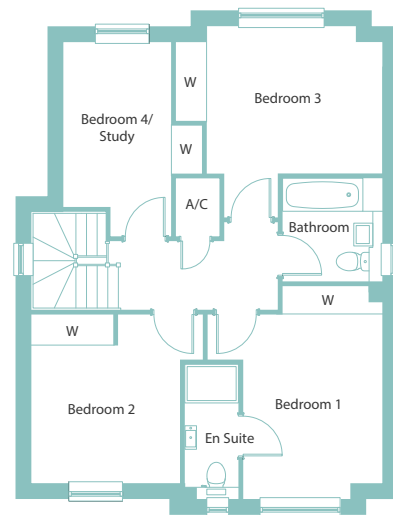

# PLOTS 10,11,12

## Detached four bedroom house

### GROUND FLOOR

Kitchen/Living	7400mm x 4500mm
Living Room	5300mm x 3700mm

### FIRST FLOOR

Bedroom 1	4400mm x 2900mm
Bedroom 2	3600mm x 3100mm
Bedroom 3	4300mm x 3100mm
Bedroom 4	3500mm x 2200mm

Total Internal Area (excluding garage)

1493 sq ft

139 sq m