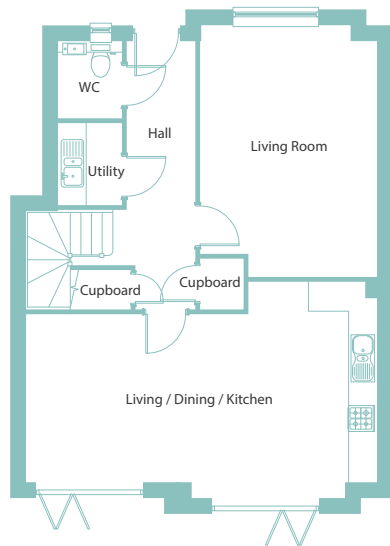

# PLOTS 10,11,12

## Detached four bedroom house

### GROUND FLOOR

Kitchen/Living	7400mm x 4500mm
Living Room	5300mm x 3700mm