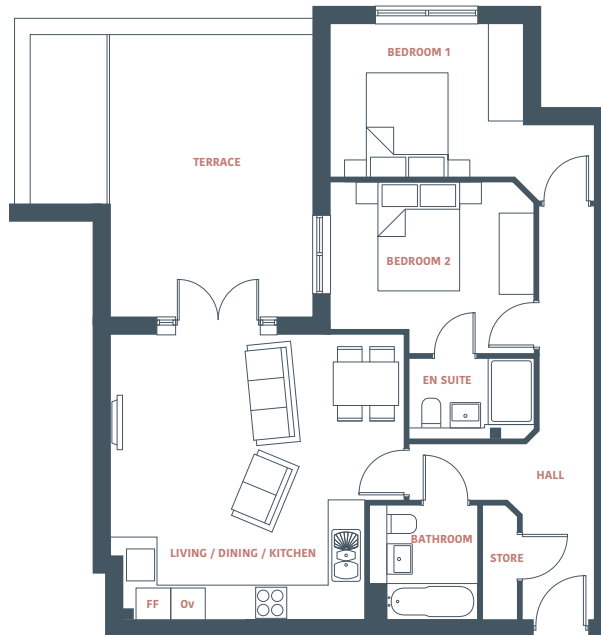

Apartment 2

 2  2

Living / Dining / Kitchen	5400mm x 5300mm
Bedroom 1	3800mm x 3200mm
Bedroom 2	3600mm x 2800mm
Gross Internal Area	74.5 sq m / 802 sq ft