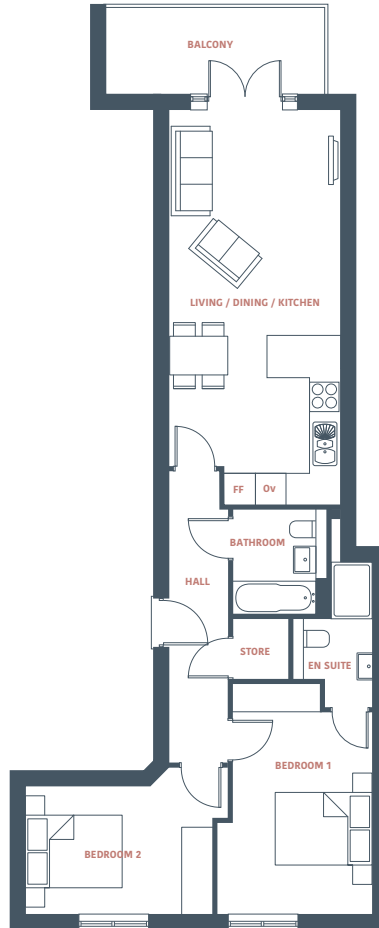

Apartment 3

 2  2

Living / Dining / Kitchen

8300mm x 3600mm

Bedroom 1

4700mm x 3200mm

Bedroom 2

3900mm x 2700mm

Gross Internal Area

74.6 sq m / 803 sq ft