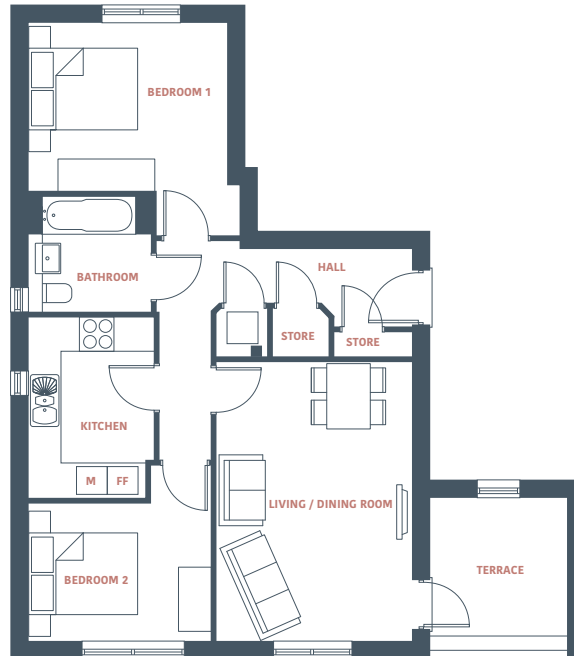

Apartment 4

2 1

Living / Dining	5300mm x 3600mm
Kitchen	3000mm x 2300mm
Bedroom 1	3600mm x 3200mm
Bedroom 2	3400mm x 2800mm
Gross Internal Area	69.1 sq m / 744 sq ft