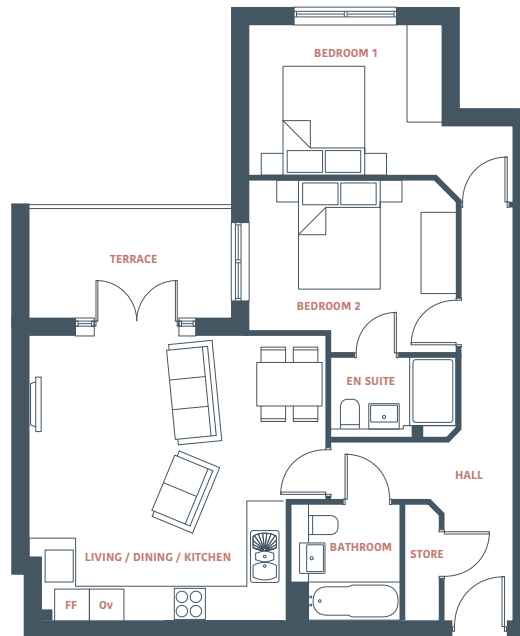

Apartment 5

2 2

Living / Dining / Kitchen	5400mm x 5300mm
Bedroom 1	3800mm x 3200mm
Bedroom 2	3600mm x 2800mm
Gross Internal Area	74.55 sq m / 802 sq ft