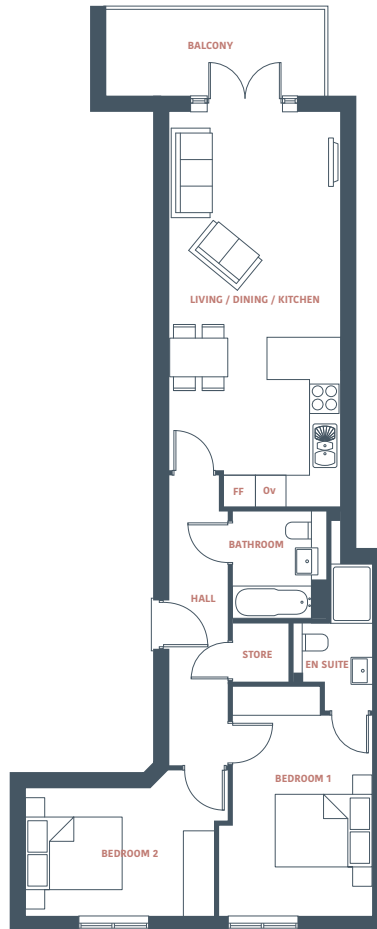

# Apartment 6

2 2

Living / Dining / Kitchen	8300mm x 3600mm
Bedroom 1	4700mm x 3200mm
Bedroom 2	3900mm x 2700mm
<b>Gross Internal Area</b>	<b>74.7 sq m / 803 sq ft</b>