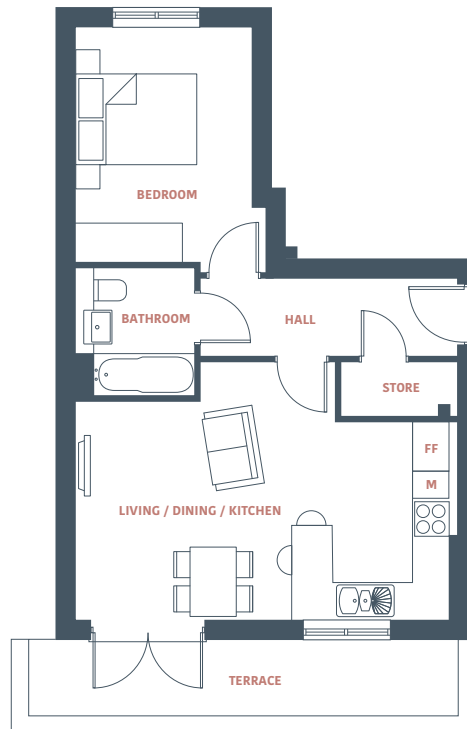

Apartment 7

1  1 

Living / Dining / Kitchen **6300mm x 4200mm**

Bedroom **4000mm x 3000mm**

Gross Internal Area **50 sq m / 538 sq ft**