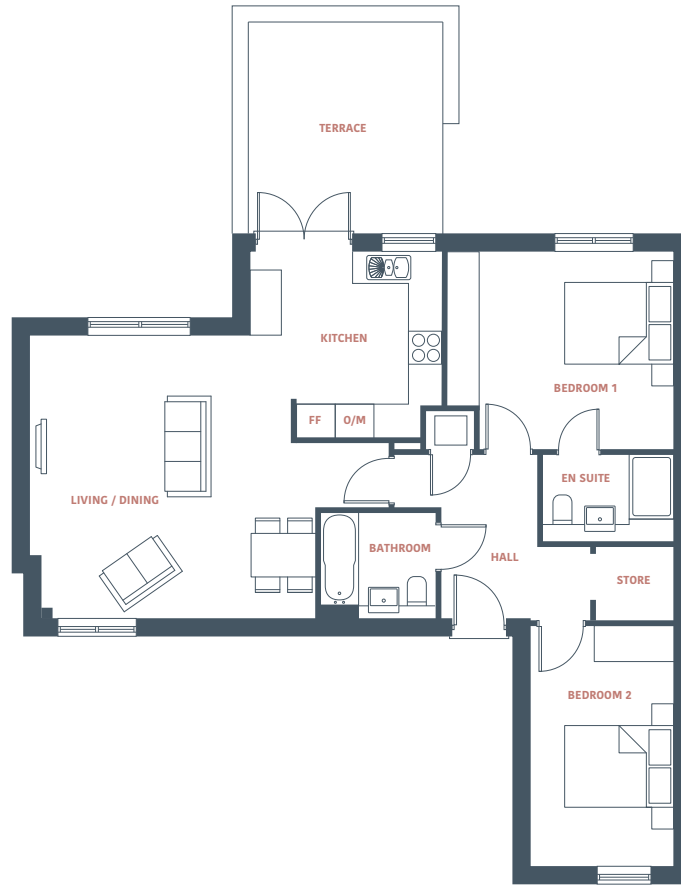

Apartment 8

2 2

Living / Dining / Kitchen 7500mm x 6700mm

Bedroom 1 4200mm x 3700mm

Bedroom 2 4400mm x 2700mm

Gross Internal Area 89.7 sq m / 965 sq ft